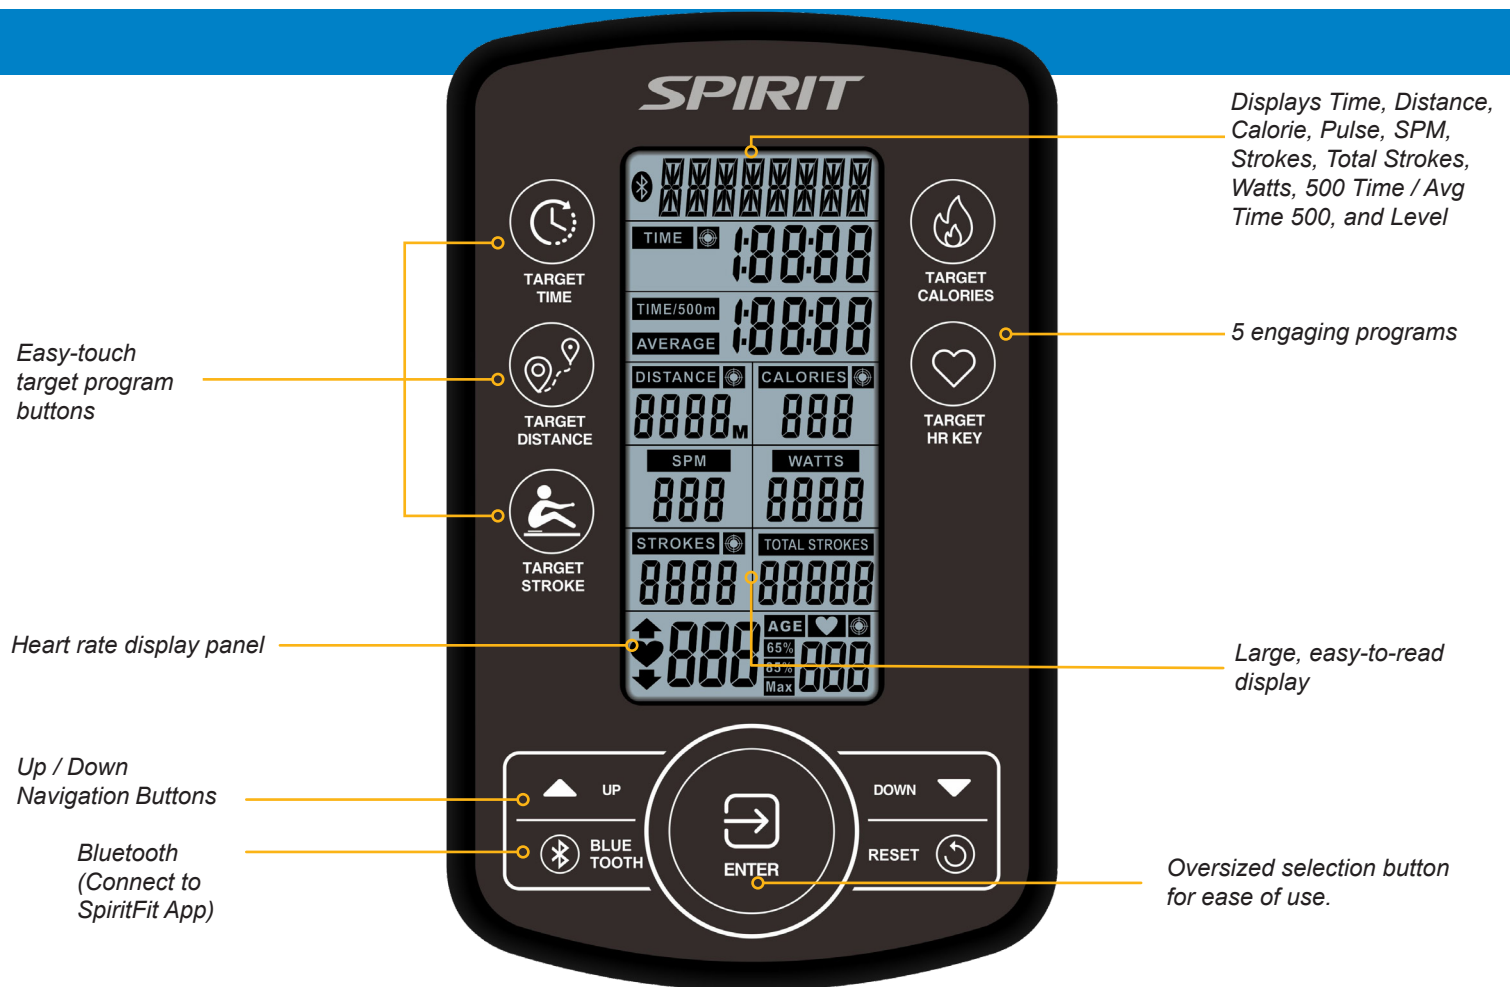

CRW900 WATER ROWING MACHINE

COMFORTABLE HANDLE DESIGN

10 LEVELS OF RESISTANCE

ADJUSTABLE FOOT PEDALS

The SPIRIT Fitness CRW900 Rower brings the timeless tradition of rowing into the gym. The highlight of this machine is its distinctive water tank which provides up to 10 challenging levels of resistance with a simple turn of a knob. The console features a large 5.5" easy-to-read display with 5 pre-programmed workouts to keep athletes engaged. The wooden and steel frame features smooth slide rails, an ergonomically molded seat, and commercial-grade padded handlebar that deliver the ultimate combination of quiet, smooth, and reliable performance.

CRW900 WATER ROWING MACHINE

- 10 levels of water resistance with easy-adjust knob to challenge all fitness levels
- Timeless wooden and steel frame for lasting performance
- Console is adjustable to ensure the perfect viewing angle
- Commercial grade padded handlebar for comfort and durability
- Console automatically updates resistance value based on current water level
- XL twin tank design with durable multi-bladed impeller for greatly improved resistance range
- Adjustable foot pedals with straps
- Height-adjustable (13 or 15 inch) ergonomically molded seat

EQUIPMENT SPECIFICATIONS

CONSOLE	5.5" LCD, adjustable angle, automatically updates resistance value based on water level
PROGRAMS	Manual, Target time, Target distance, Target stroke, Target calories, Target HR
HEART RATE	Telemetric compatible (chest strap sold separately)
RESISTANCE	Water (10 levels), Easy-adjust knob, XL twin tank design
POWER	Console requires 4 AA batteries
SEAT	Height-adjustable (13 or 15 inch) ergonomically molded seat
FOOTRESTS	Foot pedals with adjustable straps
FRAME	Heavy-duty wooden frame with durable aluminum slide rails
SEAT TRAVEL	34"
RAIL LENGTH	44.5"
DIMENSIONS	84" L x 21" W x 22" H; Stands for upright storage
PRODUCT WEIGHT	90.4 lb
MAX USER WEIGHT	330 lb