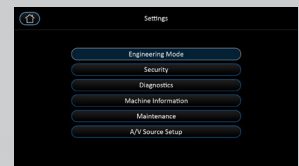

Tablet-friendly reading rack

Adjustable fan angle

Easy-touch control buttons

USB charging port

3.5mm headphone audio jack

**SCREEN MIRRORING** Using the same Wi-Fi connection as the bike, the user can mirror their phone's screen to the console – now you can watch whatever you want!\*

**INTERNET** Easily access online apps for streaming, news, and social media on the touchscreen.

**DISPLAY** The system provides 3 different viewing modes (Simple, Track, Dashboard) to fine tune your workout experience.