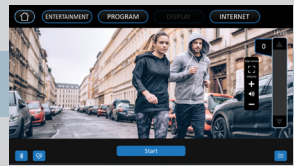

### FEATURES:

-  15.6" TOUCHSCREEN
-  SCREEN MIRRORING
-  CABLE TV
-  STREAMING APPS
-  NEWS APPS
-  SOCIAL MEDIA APPS
-  USB CHARGING PORT

Designed on the solid CU800 platform, the CU800ENT incorporates touchscreen technology on a large 15.6" entertainment display. Users can screen mirror from their phone so they can watch whatever they want. Pre-loaded apps also give users the ability to stay entertained with popular streaming, news, and social media content. And if that isn't enough, the facility can enable the ability to watch cable TV through an HDMI and cable box connection. From the 40 levels of resistance and numerous program options to the extra-smooth ride and heavy-duty feel, the CU800ENT has everything you could want in an upright bike.

## **CU800ENT** UPRIGHT BIKE

- Large 15.6" touchscreen with screen mirroring\*, TV, and streaming/news/social media apps
- 3 different workout display modes give users a variety of workout feedback
- Padded ergonomic seat with fore/aft/up/down adjustments provide extra comfort and a customizable fit
- Oversized foot pedals with fast latching system
- 40 levels of resistance to satisfy the needs of beginners or advanced exercisers
- Contact and telemetric heart rate options to help keep clients in their effective training zone
- Adjustable cooling fan and USB charging port enhances the user's experience

Tablet-friendly reading rack

Adjustable fan angle

Easy-touch control buttons

USB charging port

3.5mm headphone audio jack

**SCREEN MIRRORING** Using the same Wi-Fi connection as the bike, the user can mirror their phone's screen to the console – now you can watch whatever you want!\*

**INTERNET** Easily access online apps for streaming, news, and social media on the touchscreen.

**DISPLAY** The system provides 3 different viewing modes (Simple, Track, Dashboard) to fine tune your workout experience.