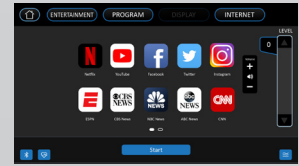

Tablet-friendly reading rack

Adjustable fan angle

Easy-touch control buttons

USB charging port

3.5mm headphone audio jack

**SCREEN MIRRORING** Using the same Wi-Fi connection as the bike, the user can mirror their phone's screen to the console – now you can watch whatever you want!\*

**INTERNET** Easily access online apps for streaming, news, and social media on the touchscreen.

**DISPLAY** The system provides 3 different viewing modes (Simple, Track, Dashboard) to fine tune your workout experience.