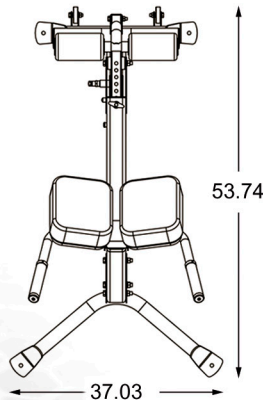

INSPIRE™

visit our website
www.inspirefitness.net

Scan for more
information

HYP1 BENCH

By Health In Motion LLC.
Phone (877) 738-1729 · Fax (714) 738-1728
www.inspirefitness.net

45 Degree hyperextension

Roman chair sit up

Key Features 45/90 Hyperextension Bench (HYP1)

- **Frame:** Square and Tubular, 12 gauge steel construction.
- **Powder Coated Finish:** The Electrostatic powder coat offers a durable maintenance-free finish.
- **Pads:** Closed cell foam wrapped with double stitched high grade naugahyde.
- **5 different angled positions** from 45 degrees to 90 degrees to challenge even the most conditioned athlete.
- **Brushed aluminum end caps** to keep roller pads and grips in place.
- **90 degree position** offers the perfect position to perform Roman Chair sit-ups.

Dimensions

- Length 54"
- Width 31"
- Height Min. 39"
- Height Max. 40"

Warranty

- Residential:*
Limited Lifetime on frame
- Light Commercial:*
10yr. on frame.