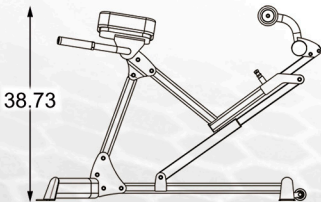

INSPIRE™

visit our website
www.inspirefitness.net

Scan for more
information

HYP1 BENCH

By Health In Motion LLC.
Phone (877) 738-1729 · Fax (714) 738-1728
www.inspirefitness.net

45 Degree hyperextension

Roman chair sit up

Key Features 45/90 Hyperextension Bench (HYP1)

- **Frame:** Square and Tubular, 12 gauge steel construction.
- **Powder Coated Finish:** The Electrostatic powder coat offers a durable maintenance-free finish.
- **Pads:** Closed cell foam wrapped with double stitched high grade naugahyde.
- **5 different angled positions** from 45 degrees to 90 degrees to challenge even the most conditioned athlete.
- **Brushed aluminum end caps** to keep roller pads and grips in place.
- **90 degree position** offers the perfect position to perform Roman Chair sit-ups.

Dimensions

- Length 54"
- Width 31"
- Height Min. 39"
- Height Max. 40"

Warranty

- Residential:*
Limited Lifetime on frame
- Light Commercial:*
10yr. on frame.