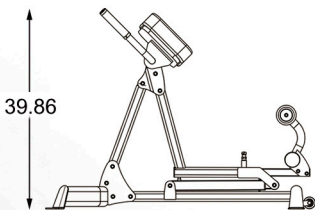

INSPIRE™

visit our website
www.inspirefitness.net

Scan for more
information

HYP1 BENCH

By Health In Motion LLC.
Phone (877) 738-1729 · Fax (714) 738-1728
www.inspirefitness.net

45 Degree hyperextension

Roman chair sit up

Key Features 45/90 Hyperextension Bench (HYP1)

- **Frame:** Square and Tubular, 12 gauge steel construction.
- **Powder Coated Finish:** The Electrostatic powder coat offers a durable maintenance-free finish.
- **Pads:** Closed cell foam wrapped with double stitched high grade naugahyde.
- **5 different angled positions** from 45 degrees to 90 degrees to challenge even the most conditioned athlete.
- **Brushed aluminum end caps** to keep roller pads and grips in place.
- **90 degree position** offers the perfect position to perform Roman Chair sit-ups.

Dimensions

- Length 54"
- Width 31"
- Height Min. 39"
- Height Max. 40"

Warranty

- Residential:*
Limited Lifetime on frame
- Light Commercial:*
10yr. on frame.