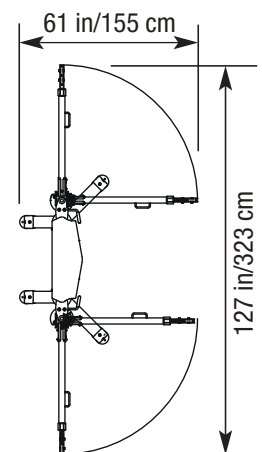

Proformance Plus | Functional Trainer PPMS-245

Tuff-Specs:

- "Dual Plane" independent vertical & horizontal rotating arms with 360° self-adjusting rotating end pulleys, offers precise positioning for virtually any training or rehab exercises.
- Extension arms offer 150° (15 Positions) of "high to low" vertical adjustments and 165° (5 Positions) of "side to side" horizontal adjustment.
- Hydraulically supported extension arms stabilized the arm from dropping while making the adjustments.
- Ball bearing swivel pulleys, increase fluidity and cable response for more effective sport specific training.
- 1:1/4 resistance ratio is designed to reduce inertia and provides maximum cable travel length of 96" per handle allows quick response, high speed and ballistic training, as well as for rehabilitation and wellness training.
- Option: 1:1/2 resistance ratio is available at 48" cable travel length per handle.
- Eight-step electrostatically applied powder coat finish, baked at 400°F carefully monitored to ensure complete curing.
- Main frame structures are constructed of 2"x4" 11-gauge oval tubular steel and 2" round tubing.
- Two (2) 300 lbs. weight stack. Resistance ratio is 1:1/4 (25%) of weights lifted. Option: 1:1/2 (50%) resistance ratio.
- Shipped assembled for easier installation and set up.
- **Engineered and manufactured in USA.**

Height: 86 in/218 cm
 Weight: 950 lb/431 kg

NOTE: Dimensions are rounded to the nearest inch and centimeter

Point camera
 and tap on code