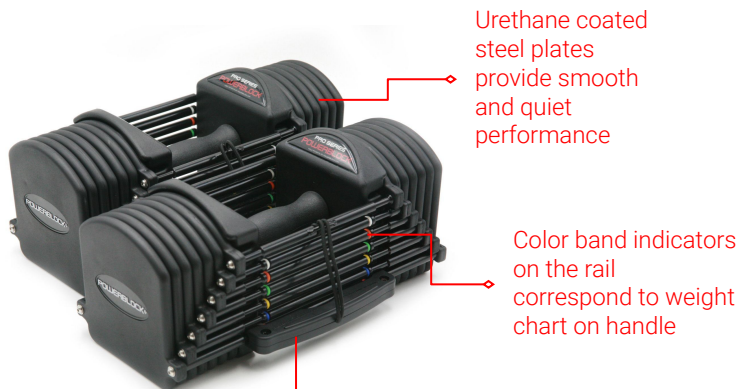

# PRO 32 & Pro 50

Pro 32 (4 - 32 lbs)

Pro 50 (5 - 50 lbs)

PowerBlock optimizes your space, budget, and workouts by supplying the world's most reliable quick-change, adjustable dumbbells and accessories.

Compact just 12" in length at 32 lbs; 13" at 50 lbs

Space Saving replaces up 19 pairs of traditional dumbbells

Quick & Easy Adjustability no tray or cradle needed to change weight

Versatile Pro 50 compatible with Kettlebell Handle, Pro EZ Curl Bar, and Straight Barbell attachments

Trusted by beginners, fitness enthusiasts and elite athletes for 30 years

Urethane coated steel plates provide smooth and quiet performance

Color band indicators on the rail correspond to weight chart on handle

Magnetic pin slides in for quick and simple weight adjustments

Auto-Lock secures 2.5 lb adder weights.

Open concept handle for excellent range of motion

Contoured TPR Grip adds great control and ergonomics