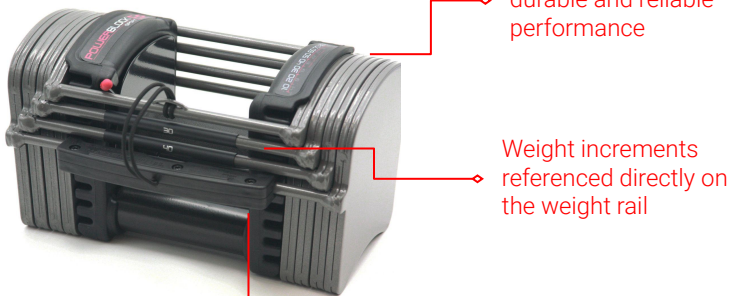

SPORT EXP SERIES

- Sport EXP Stage 1 (5 - 50 lbs)
- Sport EXP Stage 2 Kit (50 - 70 lbs)
- Sport EXP Stage 3 Kit (70 - 90 lbs)

PowerBlock optimizes your space, budget, and workouts by supplying the world's most reliable quick-change, adjustable dumbbells and accessories.

Compact just 12" L x 6.5" W x 6.5" at 50 lbs

Expandable up to 90 lbs

Portable replaces up to 27 pairs of traditional dumbbells

Quick & Easy Adjustability no tray or cradle needed to change weight

Trusted by beginners, fitness enthusiasts, and elite athletes for 30 years

Steel plates for durable and reliable performance

Weight increments referenced directly on the weight rail

Magnetic pin slides in for quick and simple weight adjustments

Auto-Lock keeps the 2.5 lb adder weights secured in handle during use

Open concept handle for excellent range of motion

Contoured TPR Grip adds great control and ergonomics

	Sport EXP Stage 1	Sport EXP Stage 2 Kit	Sport EXP Stage 3 Kit
UPC	181381000138	181381000145	181381000183
PN	503-00186-01	503-00648-01	503-00649-01
Weight Range	5 - 50 lbs 2.2 - 22.7 kg	50 - 70 lbs 22.68 - 31.75 kg	70 - 90 lbs 31.75 kg
Replaces Dumbbells	5, 7.5, 10, 15, 17.5, 20, 25, 27.5, 30, 35, 37.5, 40, 45, 47.5, 50	55, 57.5, 60, 65, 67.5, 70	75, 77.5, 80, 85, 87.5, 90
Increments	2.5 lbs 1.1 kg	2.5 lbs 1.1 kg	2.5 lbs 1.1 kg
Dimensions	12" L x 6.5" W x 6.5" H	14" x 6.5" x 6.5"	17" x 6.5" x 6.5"
Grip Diameter	1.49" (38 mm)		
Grip Length	4.88" (12.39 cm)		
Grip Material	Thermoplastic rubber		
Weight Plates	Powder coated steel		
Pin	Magnetic polypropylene pin, rated for 500 lbs.		
Warranty	5 Years		
Shipping	Sold in pairs. Ships in 2 boxes.		