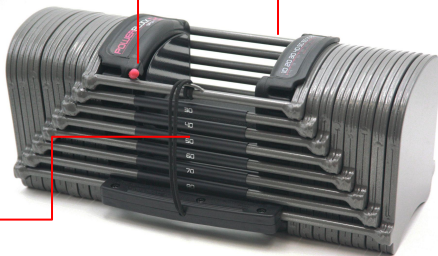

Steel plates for durable and reliable performance

Weight increments referenced directly on the weight rail

Magnetic pin slides in for quick and simple weight adjustments

Auto-Lock keeps the 2.5 lb adder weights secured in handle during use

Open concept handle for excellent range of motion

Contoured TPR Grip adds great control and ergonomics

	Sport EXP Stage 1	Sport EXP Stage 2 Kit	Sport EXP Stage 3 Kit
UPC	181381000138	181381000145	181381000183
PN	503-00186-01	503-00648-01	503-00649-01
Weight Range	5 - 50 lbs 2.2 - 22.7 kg	50 - 70 lbs 22.68 - 31.75 kg	70 - 90 lbs 31.75 kg
Replaces Dumbbells	5, 7.5, 10, 15, 17.5, 20, 25, 27.5, 30, 35, 37.5, 40, 45, 47.5, 50	55, 57.5, 60, 65, 67.5, 70	75, 77.5, 80, 85, 87.5, 90
Increments	2.5 lbs 1.1 kg	2.5 lbs 1.1 kg	2.5 lbs 1.1 kg
Dimensions	12" L x 6.5" W x 6.5" H	14" x 6.5" x 6.5"	17" x 6.5" x 6.5"
Grip Diameter	1.49" (38 mm)		
Grip Length	4.88" (12.39 cm)		
Grip Material	Thermoplastic rubber		
Weight Plates	Powder coated steel		
Pin	Magnetic polypropylene pin, rated for 500 lbs.		
Warranty	5 Years		
Shipping	Sold in pairs. Ships in 2 boxes.		