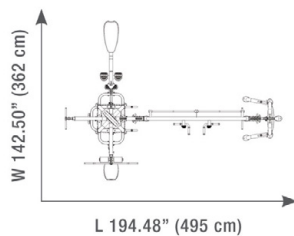

INCLUDES THE FOLLOWING:

- CMJ-CAGE Base Cage
- CMJ-6101 Triceps Extension*
- CMJ-6175 Hi-Lo Pulley**
- CMJ-6201 Lat Pulldown*** †
- CMJ-6203 Low Row*** †
- CMS-6175 Stand Alone Hi-Lo** (see page 5)
- CMJ-OPT-01 Cross Over Pull Up Station
- Standard CMJ Accessories (see page 6)