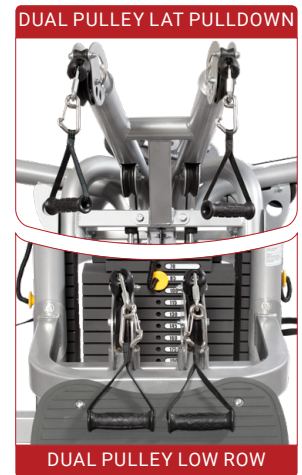

4-STATION SINGLE POD CMJ-6000-1

RUBBER FOOT PROTECTORS

HEIGHT ADJUSTABLE PULLEYS

- CMJ-CAGE Base Cage
- CMJ-6101 Triceps Extension*
- CMJ-6175 Hi-Lo Pulley**
- CMJ-6201 Lat Pulldown***
- CMJ-6203 Low Row***
- Standard CMJ Accessories (see page 6)

* 170 LB. WEIGHT STACK

** 195 LB. WEIGHT STACK

*** 295 LB. WEIGHT STACK

4-STATION

SINGLE POD DUAL PULLEY

CMJ-6000-1D

INCLUDES THE FOLLOWING:

- CMJ-CAGE Base Cage
- CMJ-6101 Triceps Extension*
- CMJ-6175 Hi-Lo Pulley**
- CMJ-6201D Dual Pulley Lat Pulldown***
- CMJ-6203D Dual Pulley Low Row***
- Standard CMJ Accessories (see page 6)

6-STATION

SINGLE POD & STAND ALONE HI-LO

CMJ-6600-S

INCLUDES THE FOLLOWING:

- CMJ-CAGE Base Cage
- CMJ-6101 Triceps Extension*
- CMJ-6175 Hi-Lo Pulley**
- CMJ-6201 Lat Pulldown*** †
- CMJ-6203 Low Row*** †
- CMS-6175 Stand Alone Hi-Lo** (see page 5)
- CMJ-OPT-01 Cross Over Pull Up Station
- Standard CMJ Accessories (see page 6)

† DUAL PULLEY OPTION AVAILABLE

* 170 LB. WEIGHT STACK

** 195 LB. WEIGHT STACK

*** 295 LB. WEIGHT STACK

9-STATION

DUAL POD
CMJ-6000-2

INCLUDES THE FOLLOWING:

- 2 CMJ-CAGE Base Cages
- 2 CMJ-6101 Triceps Extensions*
- 2 CMJ-6175 Hi-Lo Pulleys**
- 2 CMJ-6201 Lat Pulldowns*** †
- 2 CMJ-6203 Low Rows*** †
- CMJ-OPT-01 Cross Over Pull Up Station
- Standard CMJ Accessories (see page 6)