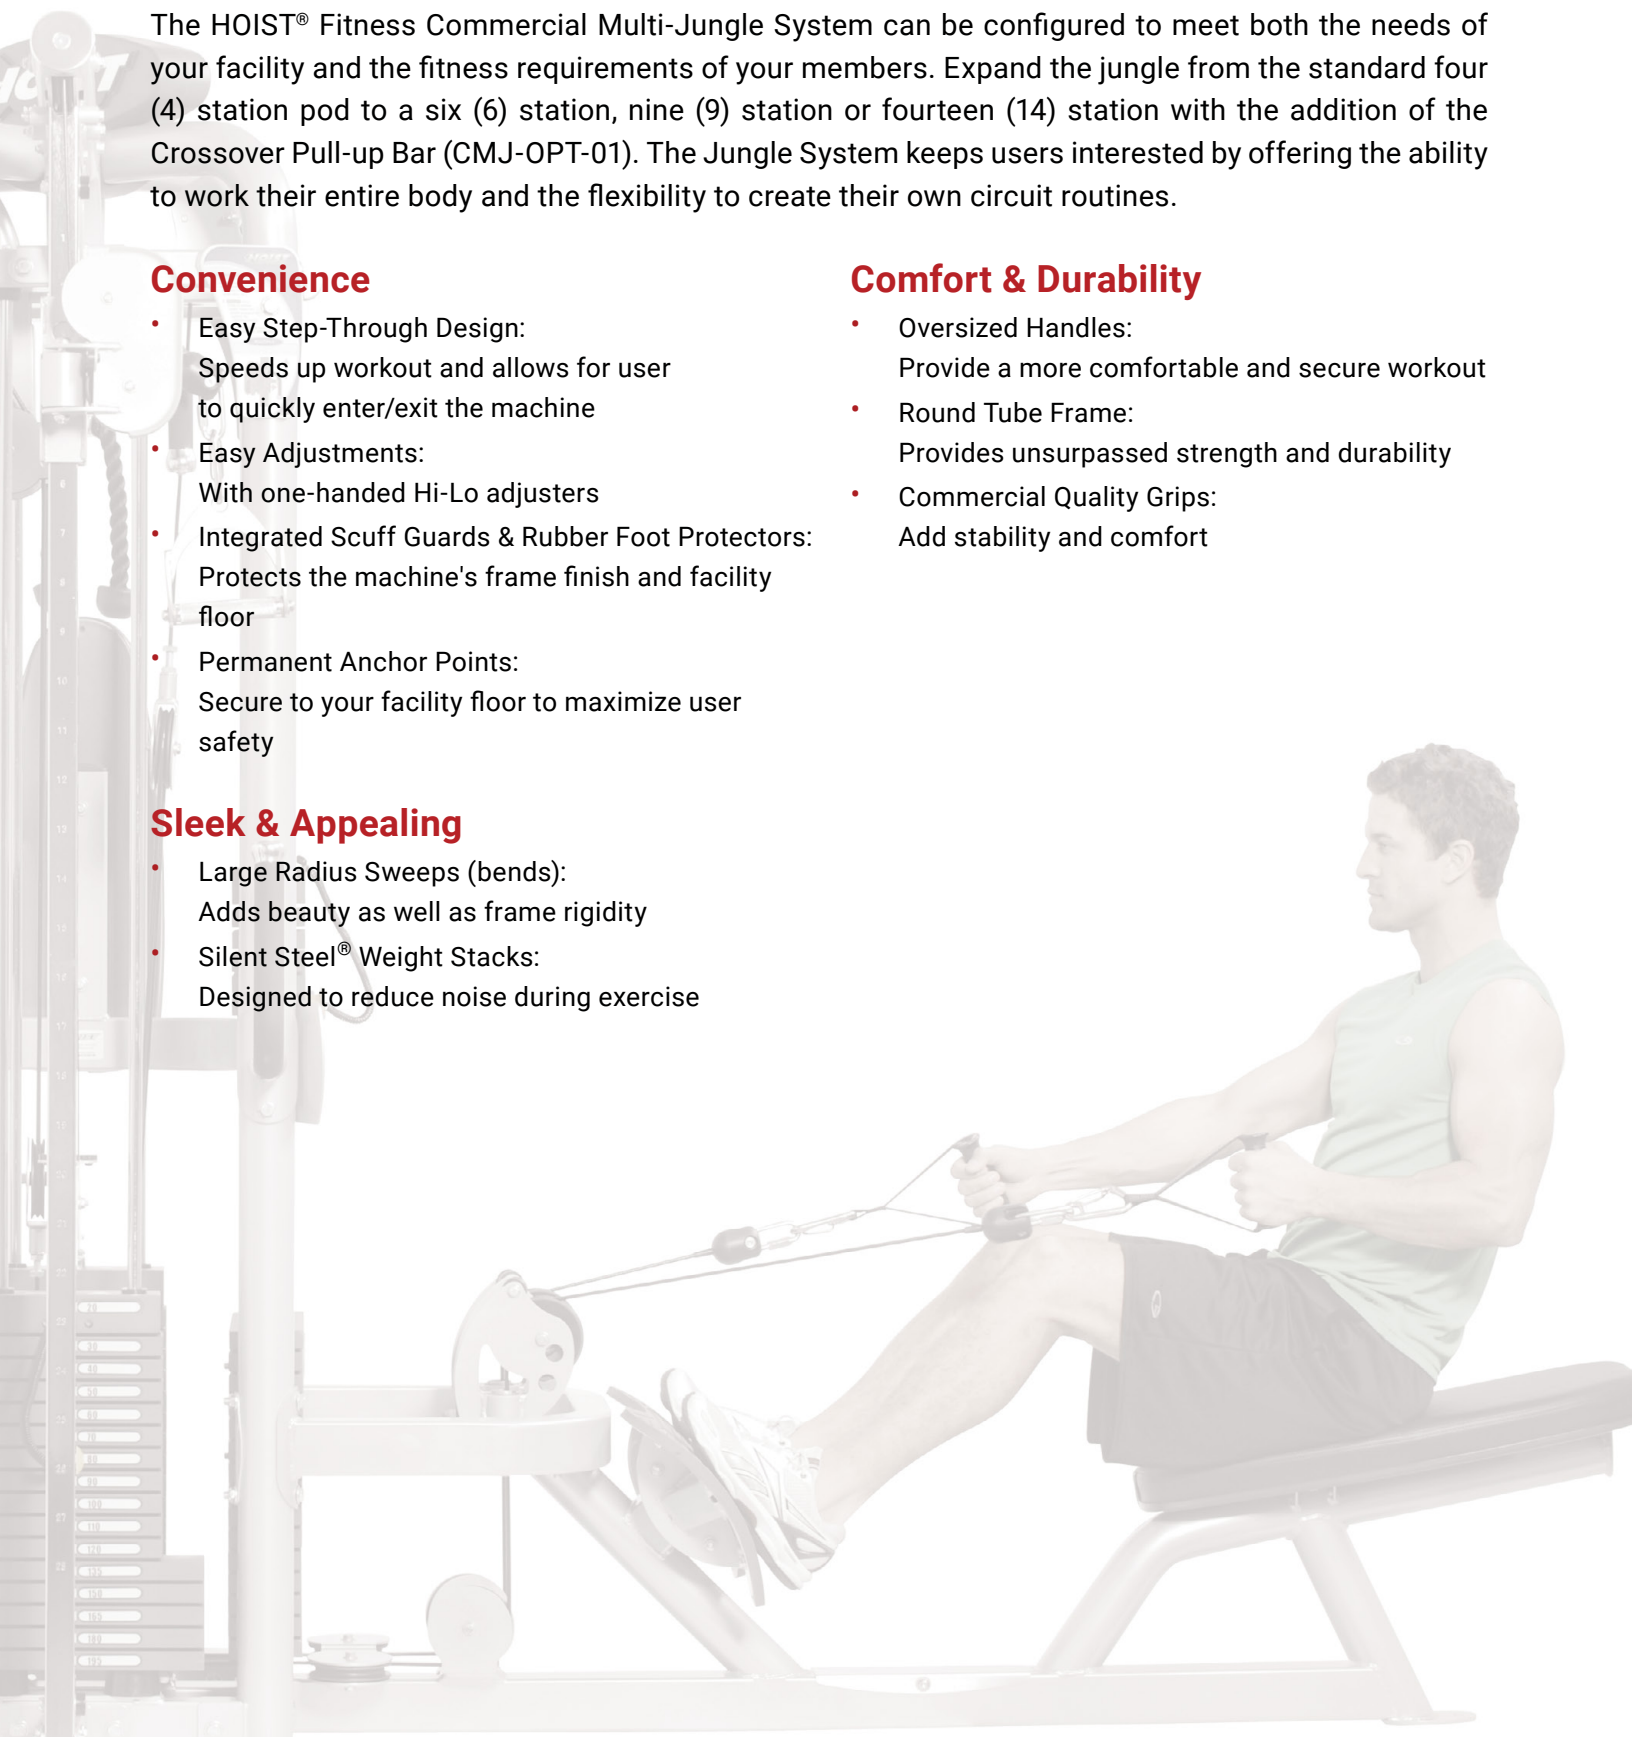

HOIST
FITNESS

**COMMERCIAL
MULTI-JUNGLE**

CMJ

COMMERCIAL MULTI-JUNGLE

The HOIST® Fitness Commercial Multi-Jungle System can be configured to meet both the needs of your facility and the fitness requirements of your members. Expand the jungle from the standard four (4) station pod to a six (6) station, nine (9) station or fourteen (14) station with the addition of the Crossover Pull-up Bar (CMJ-OPT-01). The Jungle System keeps users interested by offering the ability to work their entire body and the flexibility to create their own circuit routines.

Convenience

- **Easy Step-Through Design:**
Speeds up workout and allows for user to quickly enter/exit the machine
- **Easy Adjustments:**
With one-handed Hi-Lo adjusters
- **Integrated Scuff Guards & Rubber Foot Protectors:**
Protects the machine's frame finish and facility floor
- **Permanent Anchor Points:**
Secure to your facility floor to maximize user safety

Sleek & Appealing

- **Large Radius Sweeps (bends):**
Adds beauty as well as frame rigidity
- **Silent Steel® Weight Stacks:**
Designed to reduce noise during exercise

Comfort & Durability

- **Oversized Handles:**
Provide a more comfortable and secure workout
- **Round Tube Frame:**
Provides unsurpassed strength and durability
- **Commercial Quality Grips:**
Add stability and comfort