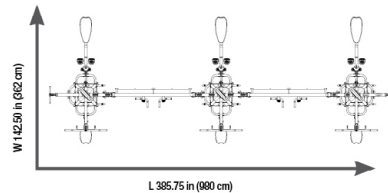

INCLUDES THE FOLLOWING:

- 3 CMJ-CAGE Base Cages
- 2 CMJ-6101 Triceps Extensions*
- 4 CMJ-6175 Hi-Lo Pulleys**
- 3 CMJ-6201 Lat Pulldowns*** †
- 3 CMJ-6203 Low Rows*** †
- 2 CMJ-OPT-01 Pull Up Stations
- Standard CMJ Accessories (see page 6)