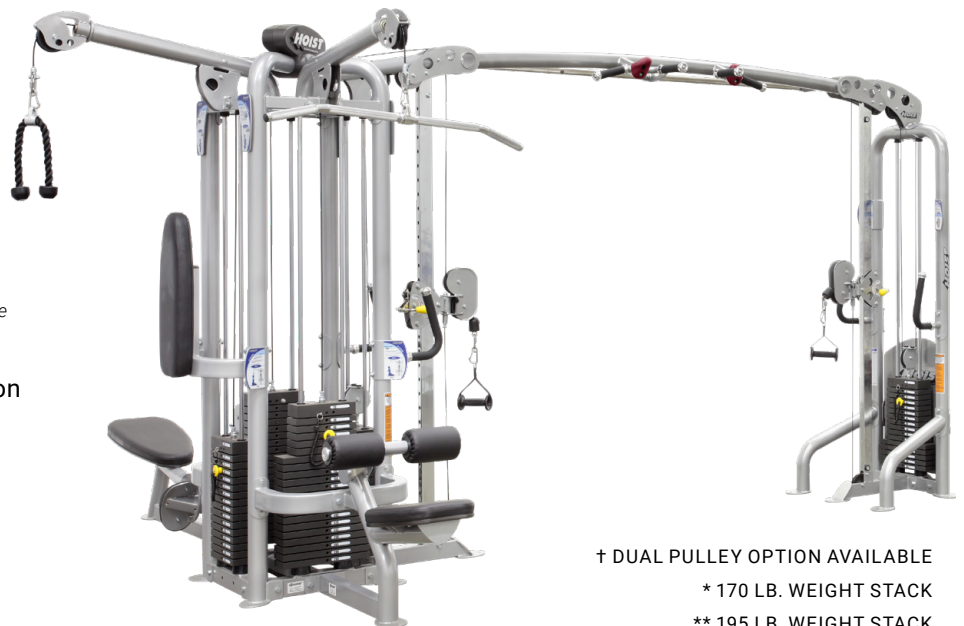

4-STATION SINGLE POD CMJ-6000-1

RUBBER FOOT PROTECTORS

HEIGHT ADJUSTABLE PULLEYS

- CMJ-CAGE Base Cage
- CMJ-6101 Triceps Extension*
- CMJ-6175 Hi-Lo Pulley**
- CMJ-6201 Lat Pulldown***
- CMJ-6203 Low Row***
- Standard CMJ Accessories (see page 6)

* 170 LB. WEIGHT STACK

** 195 LB. WEIGHT STACK

*** 295 LB. WEIGHT STACK

4-STATION

SINGLE POD DUAL PULLEY

CMJ-6000-1D

INCLUDES THE FOLLOWING:

- CMJ-CAGE Base Cage
- CMJ-6101 Triceps Extension*
- CMJ-6175 Hi-Lo Pulley**
- CMJ-6201D Dual Pulley Lat Pulldown***
- CMJ-6203D Dual Pulley Low Row***
- Standard CMJ Accessories (see page 6)

6-STATION

SINGLE POD & STAND ALONE HI-LO

CMJ-6600-S

INCLUDES THE FOLLOWING:

- CMJ-CAGE Base Cage
- CMJ-6101 Triceps Extension*
- CMJ-6175 Hi-Lo Pulley**
- CMJ-6201 Lat Pulldown*** †
- CMJ-6203 Low Row*** †
- CMS-6175 Stand Alone Hi-Lo** (see page 5)
- CMJ-OPT-01 Cross Over Pull Up Station
- Standard CMJ Accessories (see page 6)

† DUAL PULLEY OPTION AVAILABLE

* 170 LB. WEIGHT STACK

** 195 LB. WEIGHT STACK

*** 295 LB. WEIGHT STACK

9-STATION

DUAL POD
CMJ-6000-2

INCLUDES THE FOLLOWING:

- 2 CMJ-CAGE Base Cages
- 2 CMJ-6101 Triceps Extensions*
- 2 CMJ-6175 Hi-Lo Pulleys**
- 2 CMJ-6201 Lat Pulldowns*** †
- 2 CMJ-6203 Low Rows*** †
- CMJ-OPT-01 Cross Over Pull Up Station
- Standard CMJ Accessories (see page 6)