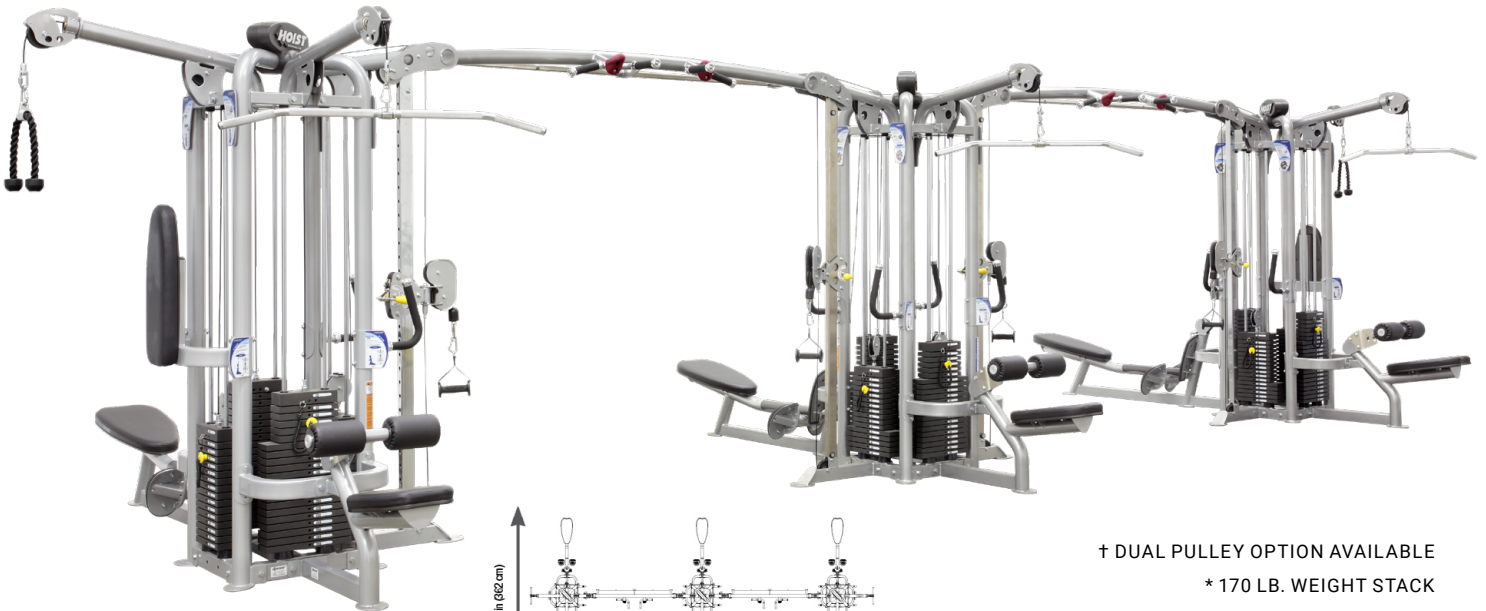

* 170 LB. WEIGHT STACK

** 195 LB. WEIGHT STACK

*** 295 LB. WEIGHT STACK

4-STATION

SINGLE POD DUAL PULLEY

CMJ-6000-1D

INCLUDES THE FOLLOWING:

- CMJ-CAGE Base Cage
- CMJ-6101 Triceps Extension*
- CMJ-6175 Hi-Lo Pulley**
- CMJ-6201D Dual Pulley Lat Pulldown***
- CMJ-6203D Dual Pulley Low Row***
- Standard CMJ Accessories (see page 6)

6-STATION

SINGLE POD & STAND ALONE HI-LO

CMJ-6600-S

INCLUDES THE FOLLOWING:

- CMJ-CAGE Base Cage
- CMJ-6101 Triceps Extension*
- CMJ-6175 Hi-Lo Pulley**
- CMJ-6201 Lat Pulldown*** †
- CMJ-6203 Low Row*** †
- CMS-6175 Stand Alone Hi-Lo** (see page 5)
- CMJ-OPT-01 Cross Over Pull Up Station
- Standard CMJ Accessories (see page 6)

† DUAL PULLEY OPTION AVAILABLE

* 170 LB. WEIGHT STACK

** 195 LB. WEIGHT STACK

*** 295 LB. WEIGHT STACK

9-STATION

DUAL POD
CMJ-6000-2

INCLUDES THE FOLLOWING:

- 2 CMJ-CAGE Base Cages
- 2 CMJ-6101 Triceps Extensions*
- 2 CMJ-6175 Hi-Lo Pulleys**
- 2 CMJ-6201 Lat Pulldowns*** †
- 2 CMJ-6203 Low Rows*** †
- CMJ-OPT-01 Cross Over Pull Up Station
- Standard CMJ Accessories (see page 6)

† DUAL PULLEY OPTION AVAILABLE
* 170 LB. WEIGHT STACK
** 195 LB. WEIGHT STACK
*** 295 LB. WEIGHT STACK

HI-LO PULLEY

STAND ALONE

CMS-6175*

INCLUDES THE FOLLOWING:

- Padded exercise handles
- Comes standard with ankle strap and strap handle