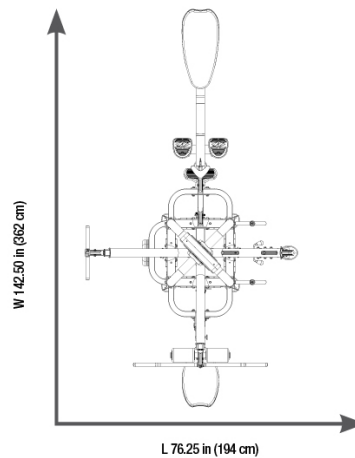

4-STATION SINGLE POD CMJ-6000-1

RUBBER FOOT PROTECTORS

HEIGHT ADJUSTABLE PULLEYS

- CMJ-CAGE Base Cage
- CMJ-6101 Triceps Extension*
- CMJ-6175 Hi-Lo Pulley**
- CMJ-6201 Lat Pulldown***
- CMJ-6203 Low Row***
- Standard CMJ Accessories (see page 6)

* 170 LB. WEIGHT STACK

** 195 LB. WEIGHT STACK

*** 295 LB. WEIGHT STACK

4-STATION

SINGLE POD DUAL PULLEY

CMJ-6000-1D

INCLUDES THE FOLLOWING:

- CMJ-CAGE Base Cage
- CMJ-6101 Triceps Extension*
- CMJ-6175 Hi-Lo Pulley**
- CMJ-6201D Dual Pulley Lat Pulldown***
- CMJ-6203D Dual Pulley Low Row***
- Standard CMJ Accessories (see page 6)