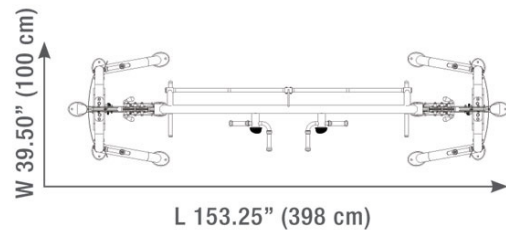

INCLUDES THE FOLLOWING:

- 2 CMS-6175 Adjustable Hi-Lo Pulleys*
- CMJ-OPT-01 Cross Over Pull Up Station