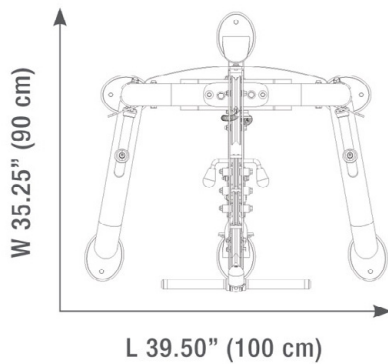

† DUAL PULLEY OPTION AVAILABLE
* 170 LB. WEIGHT STACK
** 195 LB. WEIGHT STACK
*** 295 LB. WEIGHT STACK

HI-LO PULLEY

STAND ALONE

CMS-6175*

INCLUDES THE FOLLOWING:

- Padded exercise handles
- Comes standard with ankle strap and strap handle

CROSSOVER

CABLE CROSSOVER

CMD-6180

INCLUDES THE FOLLOWING:

- 2 CMS-6175 Adjustable Hi-Lo Pulleys*
- CMJ-OPT-01 Cross Over Pull Up Station

* 195 LB. WEIGHT STACK

ACCESSORIES

STANDARD

- Low Row Double D Handle (026-01X3659)
- Triceps Extension Rope (026-01X3658)
- Dual Pulley Strap Handles (026-01X1633)
- Lat Pulldown Bar (026-01X1119)
- Hi-Lo Curl and Triceps Bar (026-01X1118)
- Hi-Lo D Handle (026-01X3657)
- Hi-Lo Ankle Strap (022-0008033)