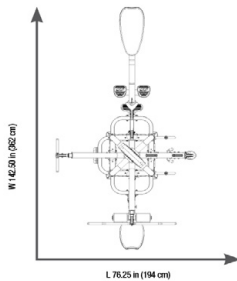

* 170 LB. WEIGHT STACK

** 195 LB. WEIGHT STACK

*** 295 LB. WEIGHT STACK

4-STATION

SINGLE POD DUAL PULLEY

CMJ-6000-1D

INCLUDES THE FOLLOWING:

- CMJ-CAGE Base Cage
- CMJ-6101 Triceps Extension*
- CMJ-6175 Hi-Lo Pulley**
- CMJ-6201D Dual Pulley Lat Pulldown***
- CMJ-6203D Dual Pulley Low Row***
- Standard CMJ Accessories (see page 6)