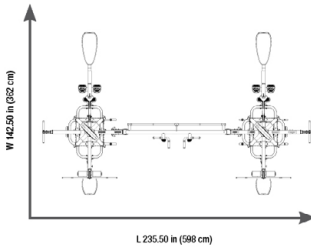

† DUAL PULLEY OPTION AVAILABLE

* 170 LB. WEIGHT STACK

** 195 LB. WEIGHT STACK

*** 295 LB. WEIGHT STACK

9-STATION

DUAL POD
CMJ-6000-2

INCLUDES THE FOLLOWING:

- 2 CMJ-CAGE Base Cages
- 2 CMJ-6101 Triceps Extensions*
- 2 CMJ-6175 Hi-Lo Pulleys**
- 2 CMJ-6201 Lat Pulldowns*** †
- 2 CMJ-6203 Low Rows*** †
- CMJ-OPT-01 Cross Over Pull Up Station
- Standard CMJ Accessories (see page 6)