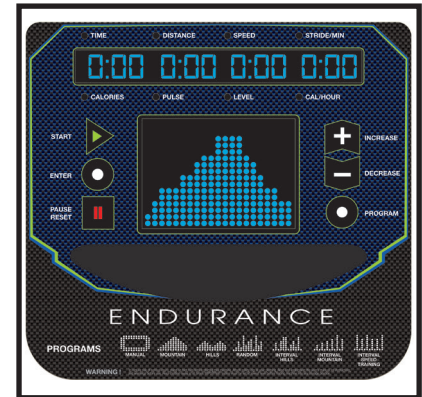

# E300 Elliptical Trainer

ENDURANCE  
by Body-Solid

### LED Display Console

The E300 features a 2-window, color LED Display with easy-to-use functional buttons and program controls.

## E300 Elliptical Trainer

Endurance Center Drive elliptical trainers are the perfect blend of research, engineering, performance and technology. Patented technologies have been applied to provide a stable, space-efficient platform to perform rigorous low impact full body workouts. The combination of a natural stride, quality manufacturing and superior programming have created the latest evolution in cardio training.

## Special Features

- Patented Center Drive design
- Dual-action upper and lower body with premium handgrips
- Easy step-up height
- Includes handles for easy transport
- Natural 21” stride
- Contact heart rate
- 300 pound user capacity