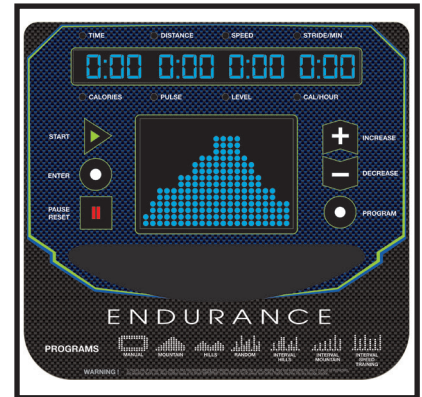

# E400 Elliptical Trainer

ENDURANCE  
by Body-Solid

### LED Display Console

The E400 features a 2-window, color LED Display with easy-to-use functional buttons and program controls.

## E400 Elliptical Trainer

Endurance Center Drive elliptical trainers are the perfect blend of research, engineering, performance and technology. Patented technologies have been applied to provide a stable, space-efficient platform to perform rigorous low impact full body workouts. The combination of a natural stride, quality manufacturing and superior programming have created the latest evolution in cardio training. To ensure the best fit for users of all sizes, the E400 features an adjustable stride. The E400 also features wireless heart rate control with advanced heart rate programs.

### Special Features

- Patented Center Drive design
- Dual-action upper and lower body with premium handgrips
- Easy step-up height
- Includes handles for easy transport
- Adjustable stride from 17" to 23" ensures the best fit for any size user
- Contact heart rate
- 300 pound user capacity