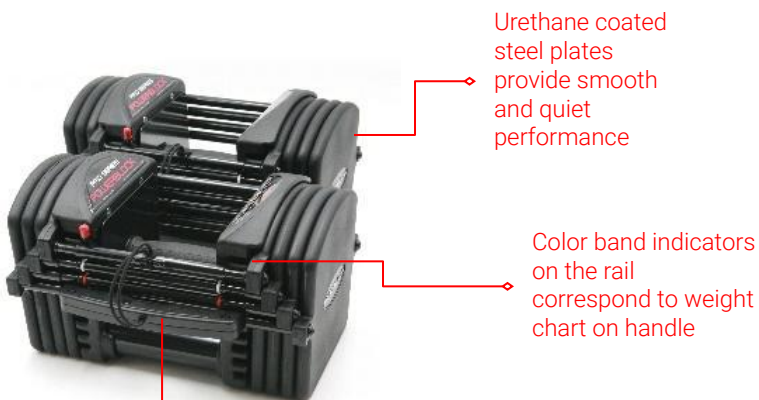

PRO EXP SERIES

Pro EXP Stage 1 (5 - 50 lbs)

Pro EXP Stage 2 Kit (50 - 70 lbs)

Pro EXP Stage 3 Kit (70 - 90 lbs)

PowerBlock optimizes your space, budget, and workouts by supplying the world's most reliable quick-change, adjustable dumbbells and accessories.

Urethane coated steel plates provide smooth and quiet performance

Color band indicators on the rail correspond to weight chart on handle

Magnetic pin slides in for quick and simple weight adjustments

Auto-Lock secures 2.5 lb adder weights.

Open concept handle for excellent range of motion

Contoured TPR Grip adds great control and ergonomics

Compact just 12.5" in length at 50 lbs

Space Saving replaces up 27 pairs of traditional dumbbells

Quick & Easy Adjustability no tray or cradle needed to change weight

Versatile compatible with Kettlebell Handle, Pro EZ Curl Bar, and Straight Barbell attachments

Trusted by beginners, fitness enthusiasts and elite athletes for 30 years

	Pro EXP Stage 1	Pro EXP Stage 2 Kit	Pro EXP Stage 3 Kit
UPC	181381000473	181381000541	181381000558
PN	504-00114-01	504-00115-01	504-00116-01
Weight Range	5 - 50 lbs 2.2 - 22.7 kg	50 - 70 lbs 22.68 - 31.75 kg	70 - 90 lbs 31.75.kg
Replaces Dumbbells	5, 7.5, 10, 15, 17.5, 20, 25, 27.5, 30, 35, 37.5, 40, 45, 47.5, 50	55, 57.5, 60, 65, 67.5, 70	75, 77.5, 80, 85, 87.5, 90
Increments	2.5 lbs 1.1 kg	2.5 lbs 1.1 kg	2.5 lbs 1.1 kg
Dimensions	12.5" L x 7" W x 7.25" H	14.5" x 7" x 7.25	17" x 7" x 7.25"
Grip Diameter	1.49" (38 mm)		
Grip Length	4.88" (12.39 cm)		
Grip Material	Thermoplastic rubber		
Weight Plates	Urethane coated steel		
Pin	Magnetic polypropylene pin, rated for 500 lbs.		
Warranty	5 Year		
Shipping	Sold in Pairs. Ships in 2 boxes.	Sold in Pairs. Ships in 1 Box.	Sold in Pairs. Ships in 1 Box.