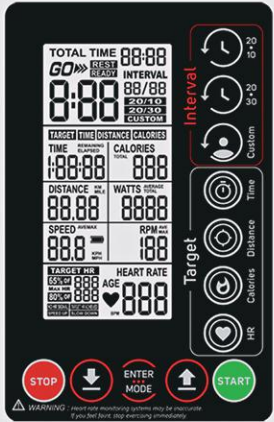

AIR CYCLE ECO

AMSB-01-E

PATENT PENDING

USER-FRIENDLY CONSOLE

- Super Big LCD Display
- Console designed for simplicity and easy viewing
- RPM/ Distance/ Calories/ Pulse/Watts/Speed/Time
- Color-Coded Progress Circle for easy progress tracking

SPECIFICATIONS

- Net Weight: 57.6 kg (127 lbs.)
- Ship Weight: 66 kg (145.5 lbs.)
- Ship Dimensions: 137x42x110 cm

MICRO-ADJUSTABLE SEAT

Saddle fore/aft :
1.5 in (38.1 mm) Approximately

Seat Angle :
30 Degrees of Seat Angle
Adjustability

Seat height Range:
11.65 in (29.6 cm) of
Adjustability
(30 levels)

CONSOLE FORE/AFT

7.56 in (19.2 cm) of
Adjustability

AIR RESISTANCE

Wide range of resistance:
10 levels of air resistance

ERGONOMIC SEAT

Oversized for more
comfort;
sweat-proof

CONSOLE HEIGHT RANGE

Console Height Range:
11.65 in (29.6 cm) of Adjustability
(30 levels)

Console Angle:
270 Degrees of Console Angle
Adjustability

TOE CUP PEDAL

Included with
Air Cycle

EASY TRANSPORT

Tilt and wheel away
for storage