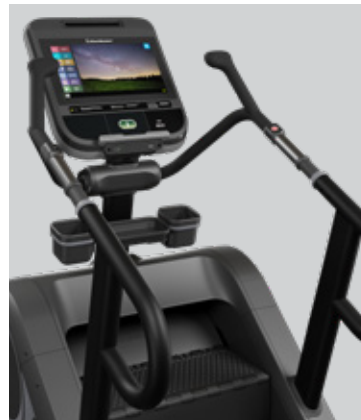

THE ALL NEW 2022 STAIRMASTER 8Gx

Introducing the all-new StairMaster 8Gx! This powerhouse product provides a superior combination of cardio and strength training with features like a deeper, wider step surface, durable, rust-free polypropylene construction, ergonomic handrails to support multiple climbing positions and an all-new drive train that delivers smooth, quiet performance. Its combination of quality and innovation delivers a workout that’s quite literally a step up compared to everything else in the gym.

DEVICE CONNECTIVITY

OpenHub LCD and 15” Embedded consoles connect directly with Apple Watch and Samsung Galaxy Watch for real-time data sharing between the equipment and watch using NFC technology to allow a simple tap to pair connection.

PRODUCT DESIGN FEATURES

Available with a variety of OpenHub console options, step-up assist for easy mount or dismount, and a redesigned handrail system that supports multiple climbing positions and includes integrated speed and stop controls for a better user experience. Additionally, the service panel removes with 4 fasteners, allowing for easy access to drive train and electronics.

8Gx

BASE FEATURES

STEP SURFACE	10in (25 cm) Deep x 22in (56cm) Width
STEP HEIGHT	8in (20cm)
STEP RATE	25 Levels ranging from 24-190 steps per minute
STEP UP HEIGHT	9in (23cm)
RECOMMENDED CEILING HEIGHT	10' (305cm)
HEART RATE MEASUREMENT SYSTEM	Telemetry and contact HR (Bluetooth with embedded display)
CONTROLS	New handrail design features integrated speed and elevation controls, stop button and contact heart rate grips
DISPLAY	Choose from LCD, 10" or 15" OpenHub display options
ACCESSORIES	Multiple bottle and accessory holders, LCD and 10" displays pre-wired for 8 Series PVS entertainment, 800/900MHz receivers, and tablet holder
MAX USER WEIGHT	400lb (181kg)
DRIVE SYSTEM	Generator
ELECTRICAL REQUIREMENTS	12 V/5 Amp power supply
ADDITIONAL FEATURES	Landmark Challenge