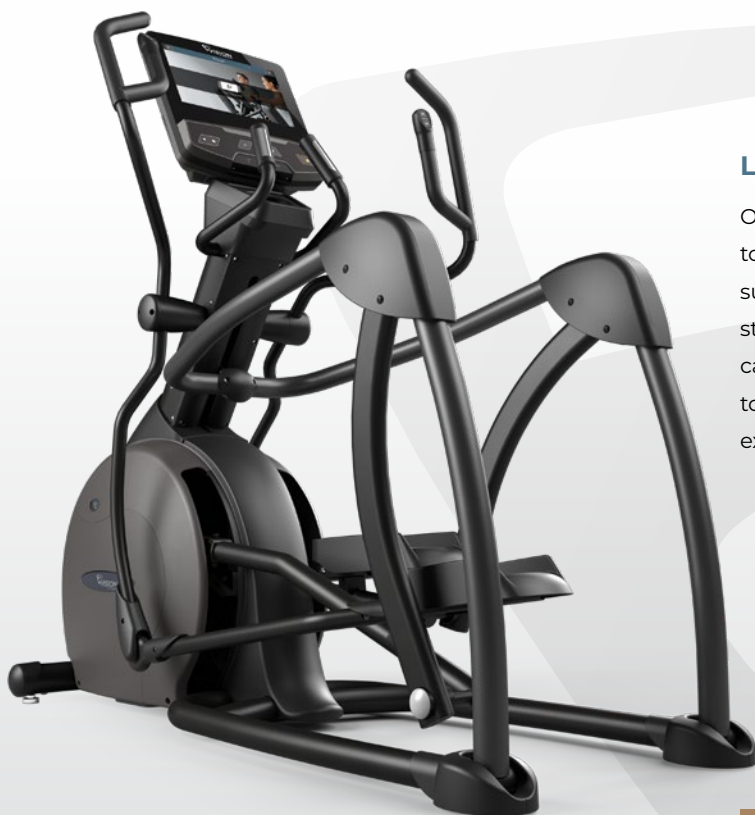

# S700E ASCENT TRAINER

## LOW-IMPACT INTENSITY & ENTERTAINMENT

Our S700E Ascent Trainer adds intensity and entertainment to smooth, low-impact exercise. In addition to the near-silent suspension design, it includes adjustable incline with variable stride length and multi-position handlebars, so users of all sizes can get a workout that fits their goals and their body. The large touchscreen console elevates the experience with popular apps, exclusive workout programs and streaming entertainment.

### POWER INCLINE

Instantly adjustable incline lets users looking for a more intense workout add challenge at the touch of a button.

### USER-DEFINED WORKOUTS

Variable stride length and multi-position handlebars make it totally intuitive for users to get a workout tailored to their body and abilities.